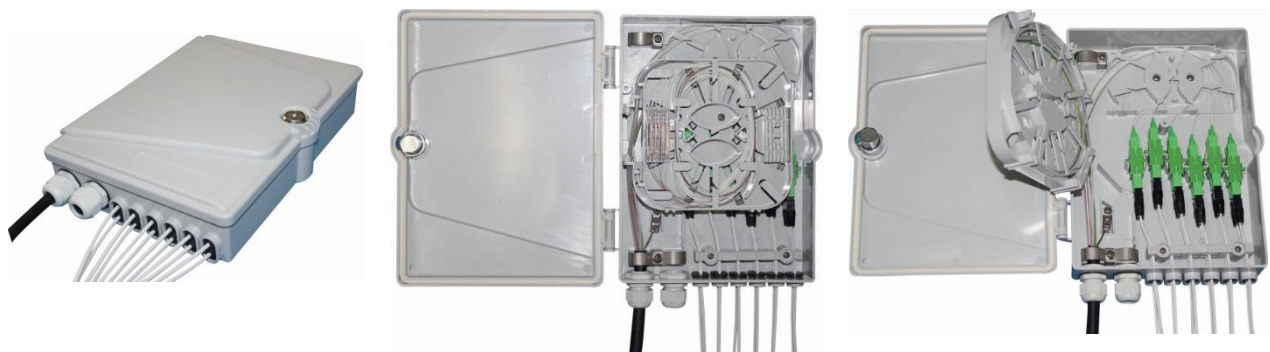

DIGITUS® Fiber Optical Termination Box for 12x SC Simplex, 12x LC Duplex

Abstract

DIGITUS® Fiber Optical Termination Box for 12x SC Simplex, 12x LC Duplex, 12 drop cables, 2 main ports for cables, color grey (RAL 7035)

Features

- Up to 12 drop cables
- Up to 12 SC Simplex adapters
- Can accommodate 1x 8 , 1x 4 PLC Splitter
- Maximum capacity is 24F
- 2 main ports is for 1 loop cable or 2 cables with max \varnothing 12 mm
- The 12 small ports, each port can hold 1 drop cable
- Bending radius > 30 mm
- Outdoor use (IP65)
- Useable for wall mounting and pole mounting
- Safety lock
- Rugged and durable construction for long term reliability (UV resistance)
- Design for small and medium volumes of fiber optic cables
- Re-usable
- ROHS compliance

Product Overview

The item "DN-9688012" from DIGITUS® Professional is a termination box suitable for wall- and pole mounting. It consists of a rugged and durable construction for outdoor applications (IP65) and can carry up to 24 fibers.

Product Images

Examples of application

Product Number Information

DN-9688012 Fiber Optical Termination Box for 12x SC/SX, 12x LC/DX, 12 drop cables,
2 main ports for cable, color grey (RAL 7035)