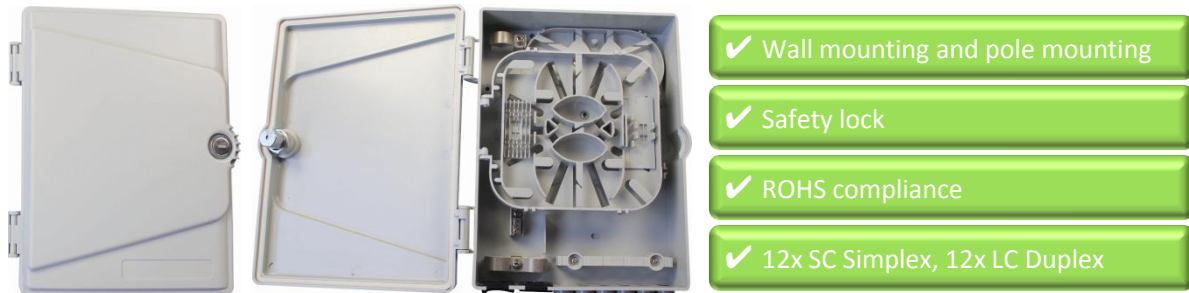

DIGITUS® Fiber Optical Termination Box for 12x SC Simplex, 12x LC Duplex

Abstract

DIGITUS® Fiber Optical Termination Box for 12x SC Simplex, 12x LC Duplex, 12 drop cables, 2 main ports for cables, color grey (RAL 7035)

Features

- Up to 12 drop cables
- Up to 12 SC Simplex adapters
- Can accommodate 1x 8 , 1x 4 PLC Splitter
- Maximum capacity is 24F
- 2 main ports is for 1 loop cable or 2 cables with max \varnothing 12 mm
- The 12 small ports, each port can hold 1 drop cable
- Bending radius > 30 mm
- Outdoor use (IP65)
- Useable for wall mounting and pole mounting
- Safety lock
- Rugged and durable construction for long term reliability (UV resistance)
- Design for small and medium volumes of fiber optic cables
- Re-usable
- ROHS compliance

Product Overview

The item "DN-9688012" from DIGITUS® Professional is a termination box suitable for wall- and pole mounting. It consists of a rugged and durable construction for outdoor applications (IP65) and can carry up to 24 fibers.

Product Images

Examples of application

Product Number Information

DN-9688012 Fiber Optical Termination Box for 12x SC/SX, 12x LC/DX, 12 drop cables,
2 main ports for cable, color grey (RAL 7035)